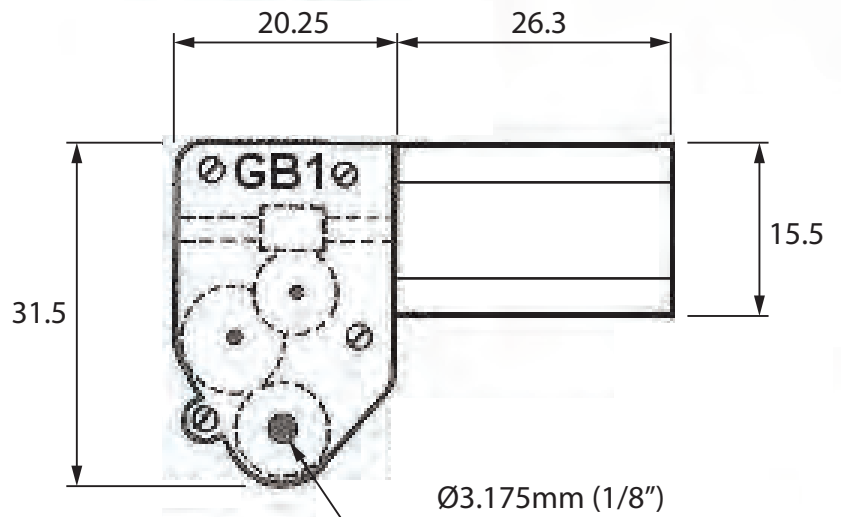

# AM9 Motor/Gearbox 44:1

Can be retrofitted into any HO or OO locomotives  
Offers superb slow running and performance

All sizes in mm