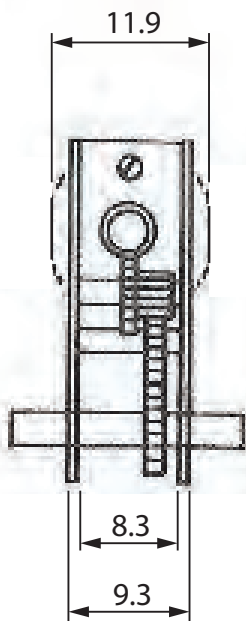

# AM9 Motor/Gearbox 44:1

Can be retrofitted into any HO or OO locomotives  
Offers superb slow running and performance

All sizes in mm