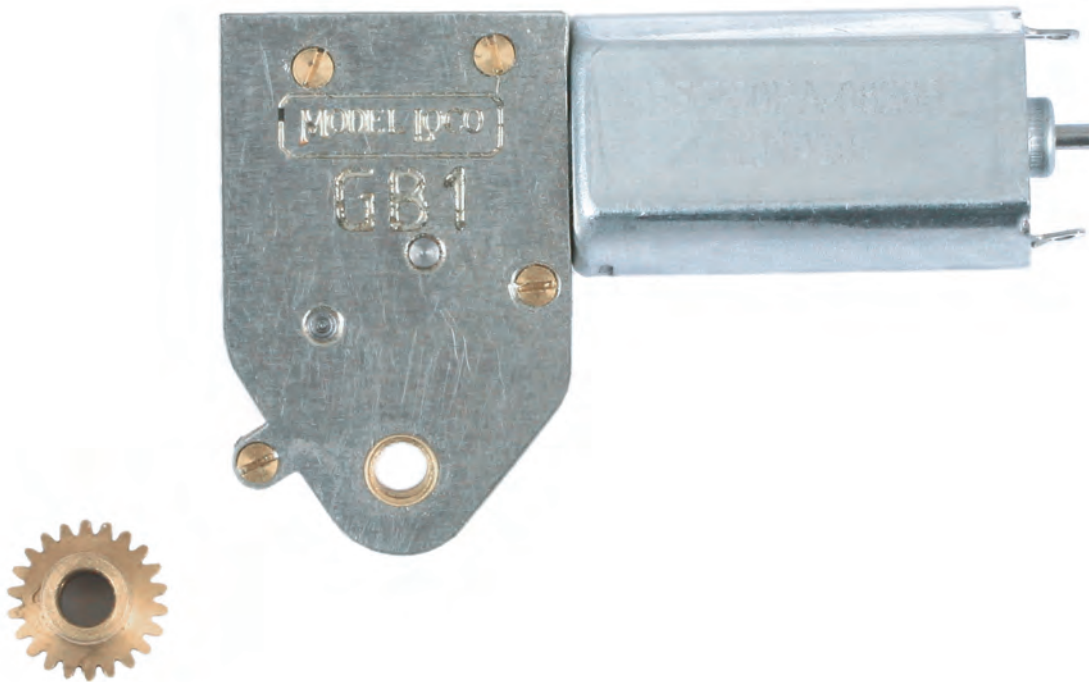

# AM9 Motor/Gearbox 44:1

Can be retrofitted into any HO or OO locomotives  
Offers superb slow running and performance

All sizes in mm